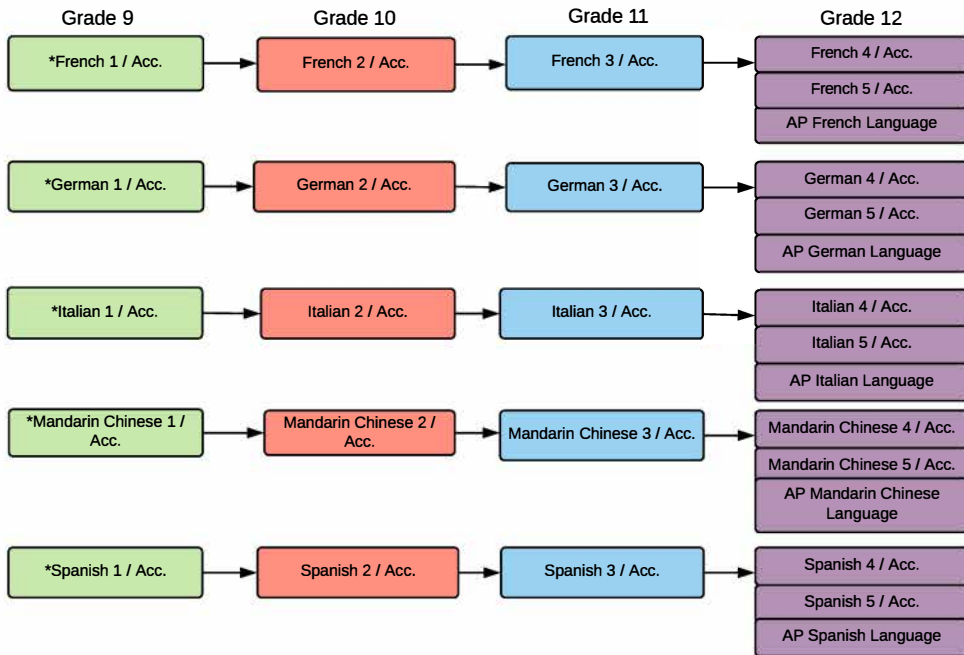

Maine South World Language Department Courses 2021 - 2022

*Entry level courses are available to all students regardless of grade level.