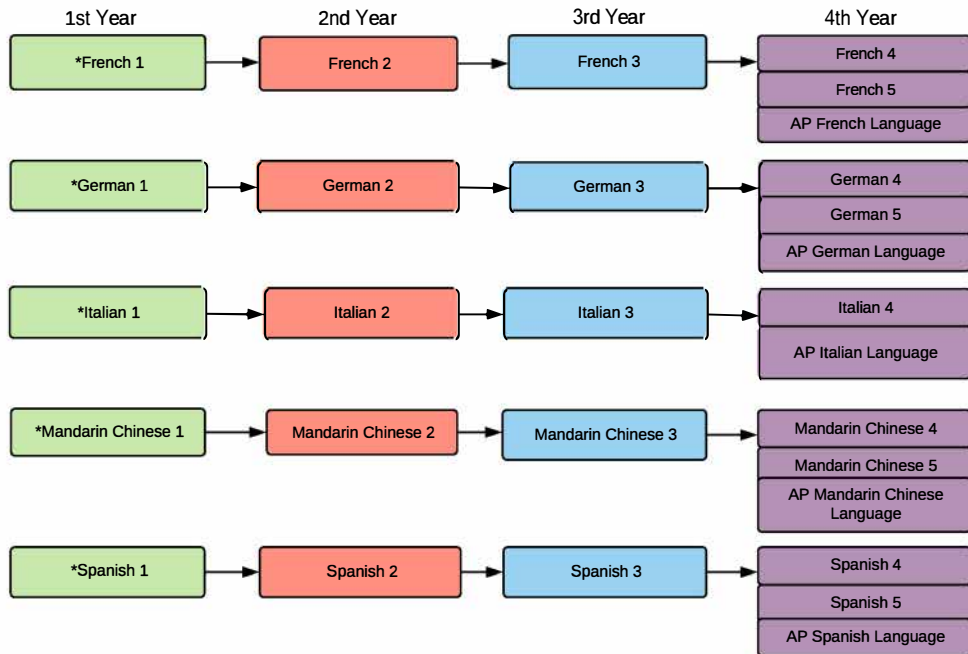

Maine South World Language Multilingual Department Courses

EL Entering and EL Resource are also available.

*Entry level courses are available to all students regardless of grade level.