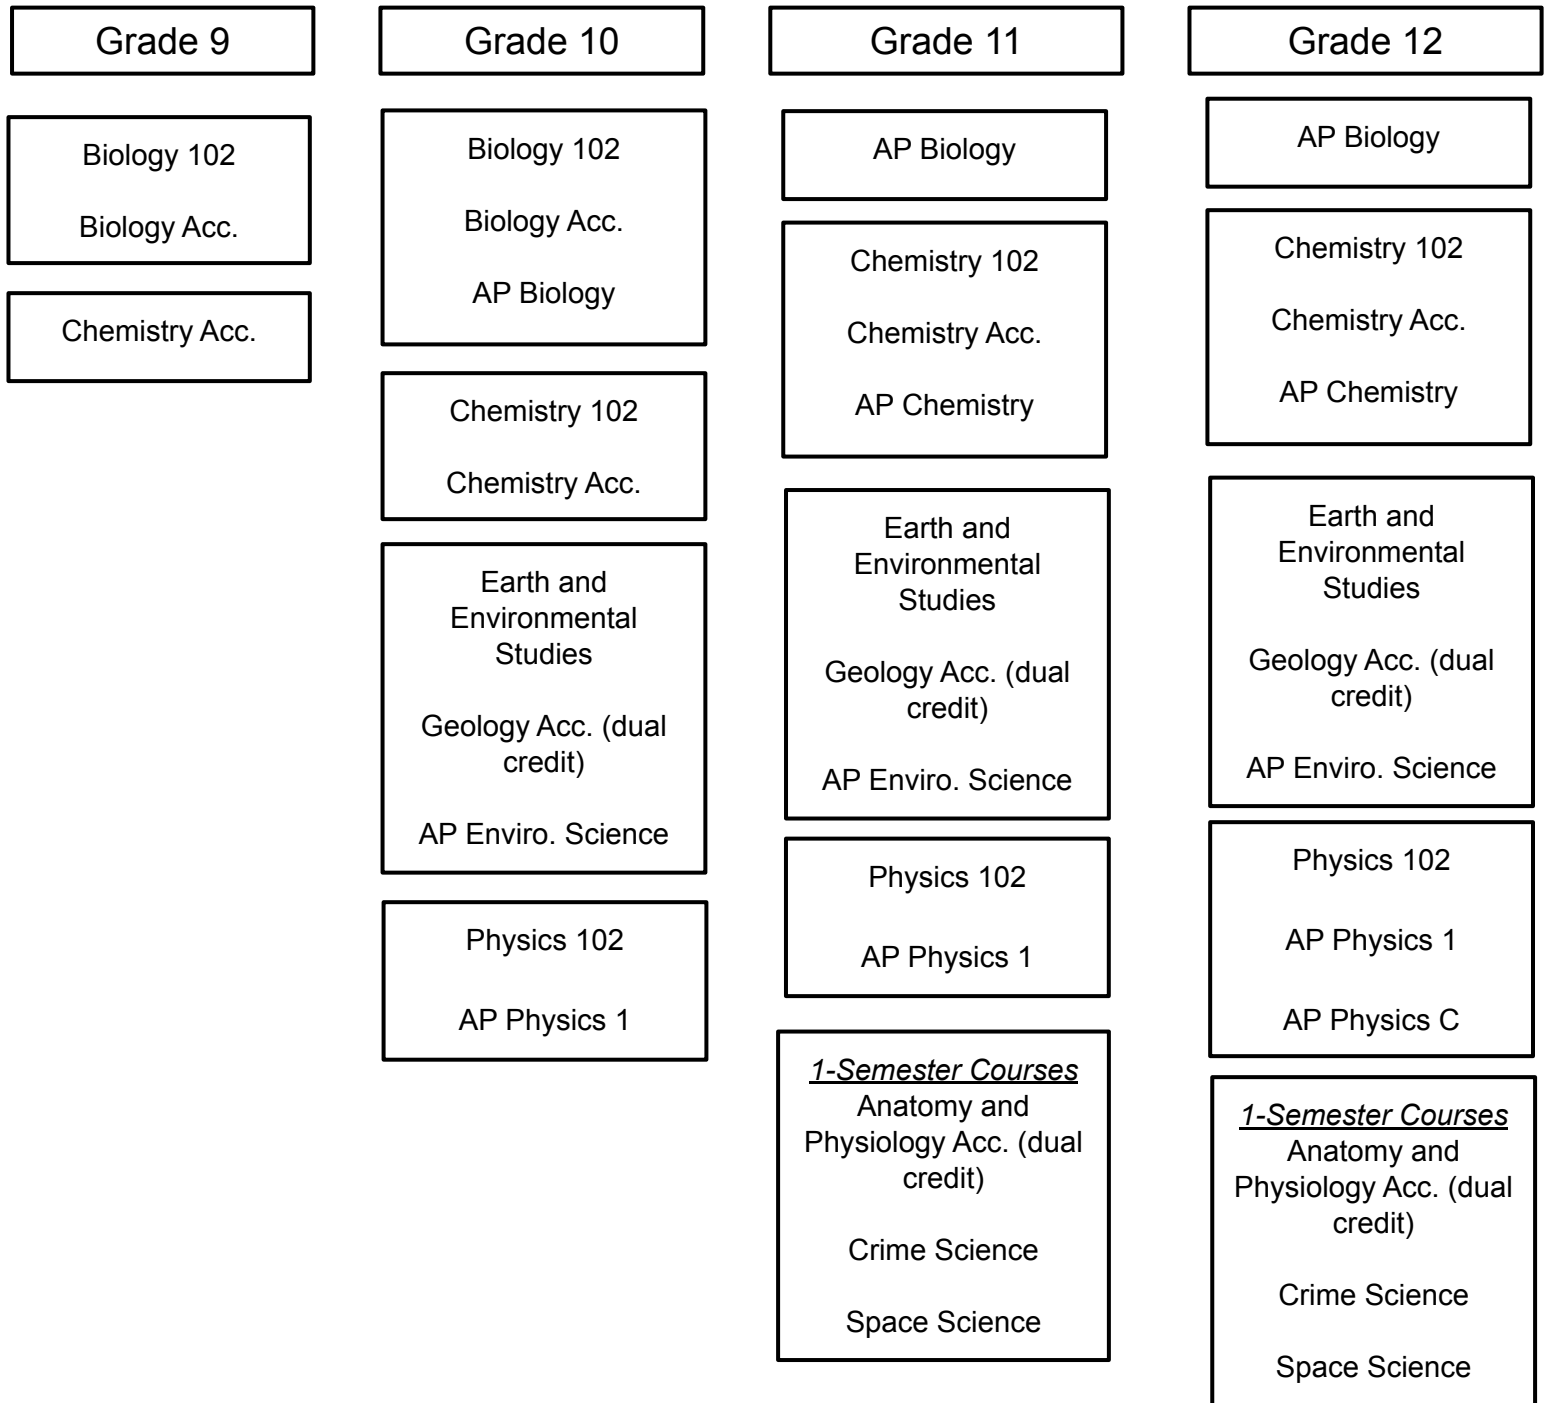

D207 Science Course Sequence Options*

*This sequence map shows new courses that students can add to their choices each year. Students should consult the course descriptions, prerequisites, and career pathways to identify their own plan of study.

Engineering Electives

(Offered jointly through the Science and CTE departments. All provide Dual College Credit.)